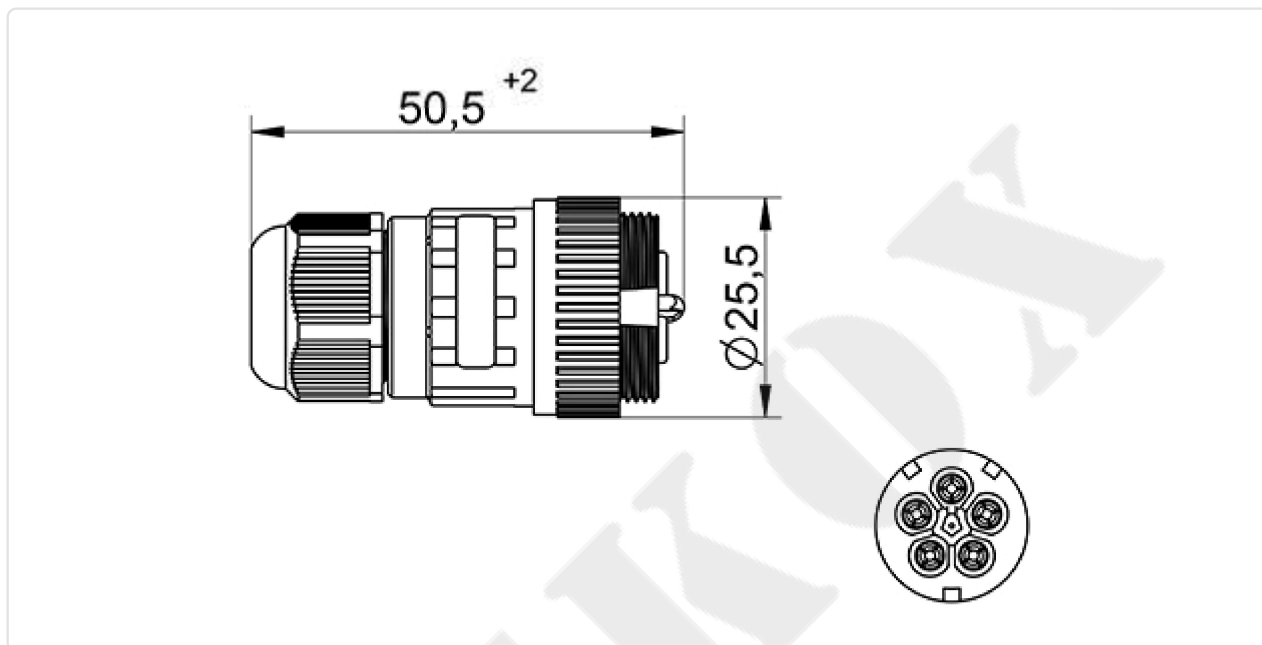

### WP5/H

Conector Aéreo hembra IP68 4 Polos + Tierra

<en/products/waterproof-connectors/>

**Connection capacity:** 0,5-1,5 mm<sup>2</sup>

**Voltage:** 450V

**Temperature:** -40°C +85°C

**Constructive:**

- Cable seals included Ø9,5mm, Ø11,5mm, Ø12,5mm.

**Intensity:** 15A

**Poles:** 4P+T

**Type:** Pluggable inline