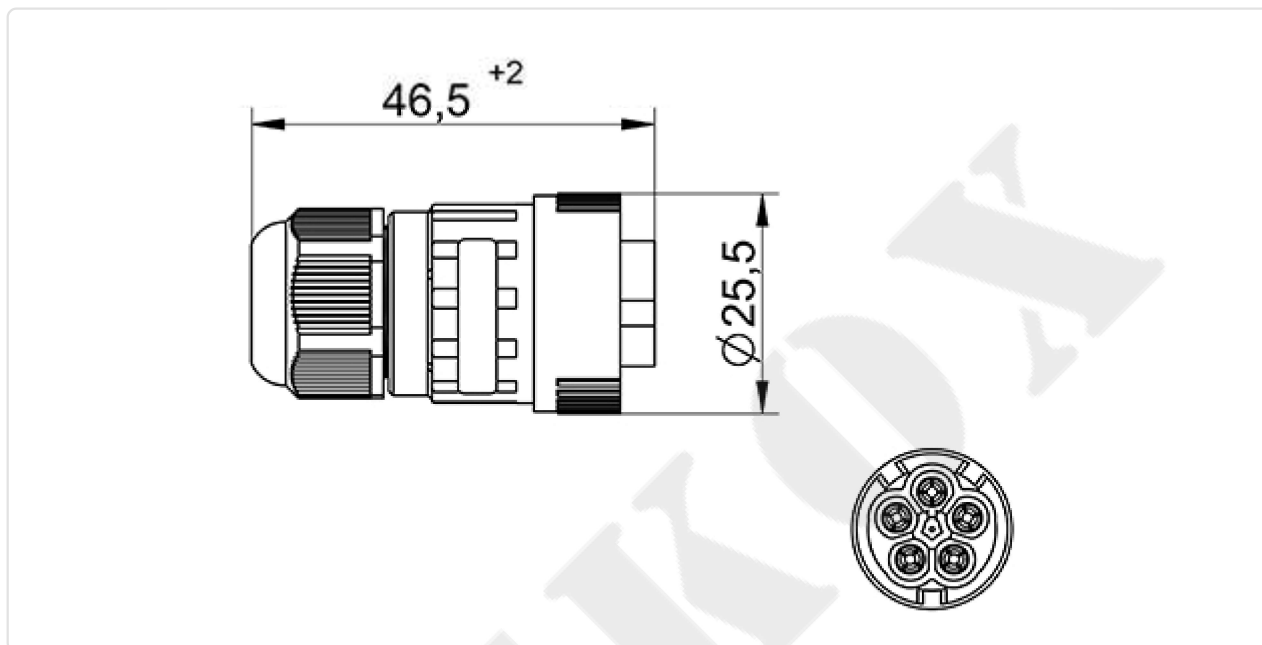

### WP5/M

Conector Aéreo macho IP68 4 Polos + Tierra

<en/products/waterproof-connectors/>

**Connection capacity:** 0,5-1,5 mm<sup>2</sup>

**Voltage:** 450V

**Temperature:** -40°C +85°C

**Constructive:**

- Cable seals included Ø9,5mm, Ø11,5mm, Ø12,5mm.

**Intensity:** 15A

**Poles:** 4P+T

**Type:** Pluggable inline